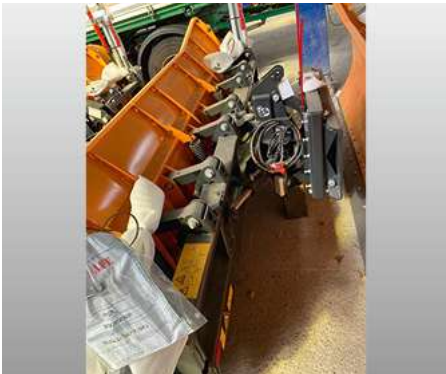

Gallery

Equipment

Basic equipment	
336598	TARRON MS 36.1 snow plow
441718	Raised share left and right (surcharge)
Scraper Bar	
802416	Steel scraper strips 20 mm (set) with shock absorber strip and stabilizing spring
694517	snow plow for wheel loader or tractor (without lifting device)
Add-On Adjustment Group	
839439	Universal mounting plate for self-welding, 1080 mm (floating)
476931	Hydraulic adjustment group (pivoting) for tractor attachment and wheel loader
647751	adjustment size Hydraulic clutches - ISO 7241 cone seal (S) (size 12/ BG3) - 1 cell
Other required equipment	
868929	Impellers with stroke limitation, only at 32° (set)
163738	storage foot (set)
Additional options	
316413	No snow dust protection selected
513162	side deflector i. V. with shock absorber strips (set)