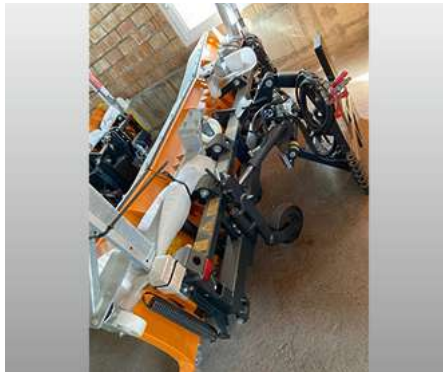

Gallery

Equipment

Basic equipment

136314	TARRON COMPACT MS 30 snow plow

Scraper Bar

758792	Scraper rails Kombi 36 including shock absorber rails and stabilizing springs (set)

Add-On Adjustment Group

503716	adjustment group CH (VSS-B)
746209	Hydraulic adjustment group (lifting/lowering/pivoting)
396929	Adaptation group hydraulic clutches for AEBI VT/TP

Other required equipment

241574	Storage stand with wheels (set)

Additional options

204568	Tarron Compact with 2 additional return springs for the outer shares (surcharge)
312426	trailing wheels (set)
739561	Splash Guard
522953	Warning flags with plastic handle (set)
554349	Plow lights/side marker lights LED - professional