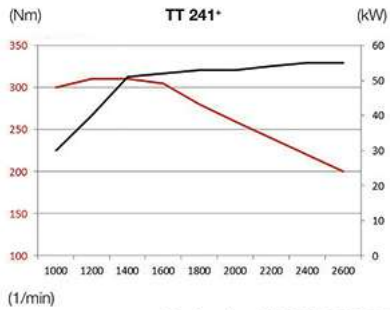

## Variants

### TT 241+

55 kw / 75 hp  
310 Nm @ 1,100 1/min  
Stage V  
4.5 t max. total weight

Turbodiesel VM R754ISE5

### TT 281+

80 kw / 109 hp  
420 Nm @ 1,100 1/min  
Stage V / Euro 6c  
4.5 t max. total weight

Turbodiesel VM R754EU6C