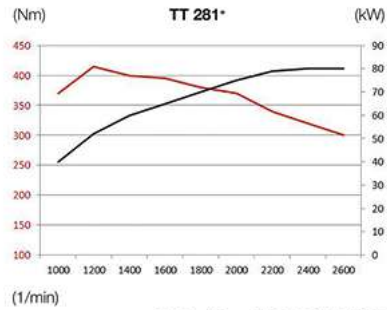

### TT 241+

55 kw / 75 hp  
310 Nm @ 1,100 1/min  
Stage V  
4.5 t max. total weight

Turbodiesel VM R754ISE5

### TT 281+

80 kw / 109 hp  
420 Nm @ 1,100 1/min  
Stage V / Euro 6c  
4.5 t max. total weight

Turbodiesel VM R754EU6C